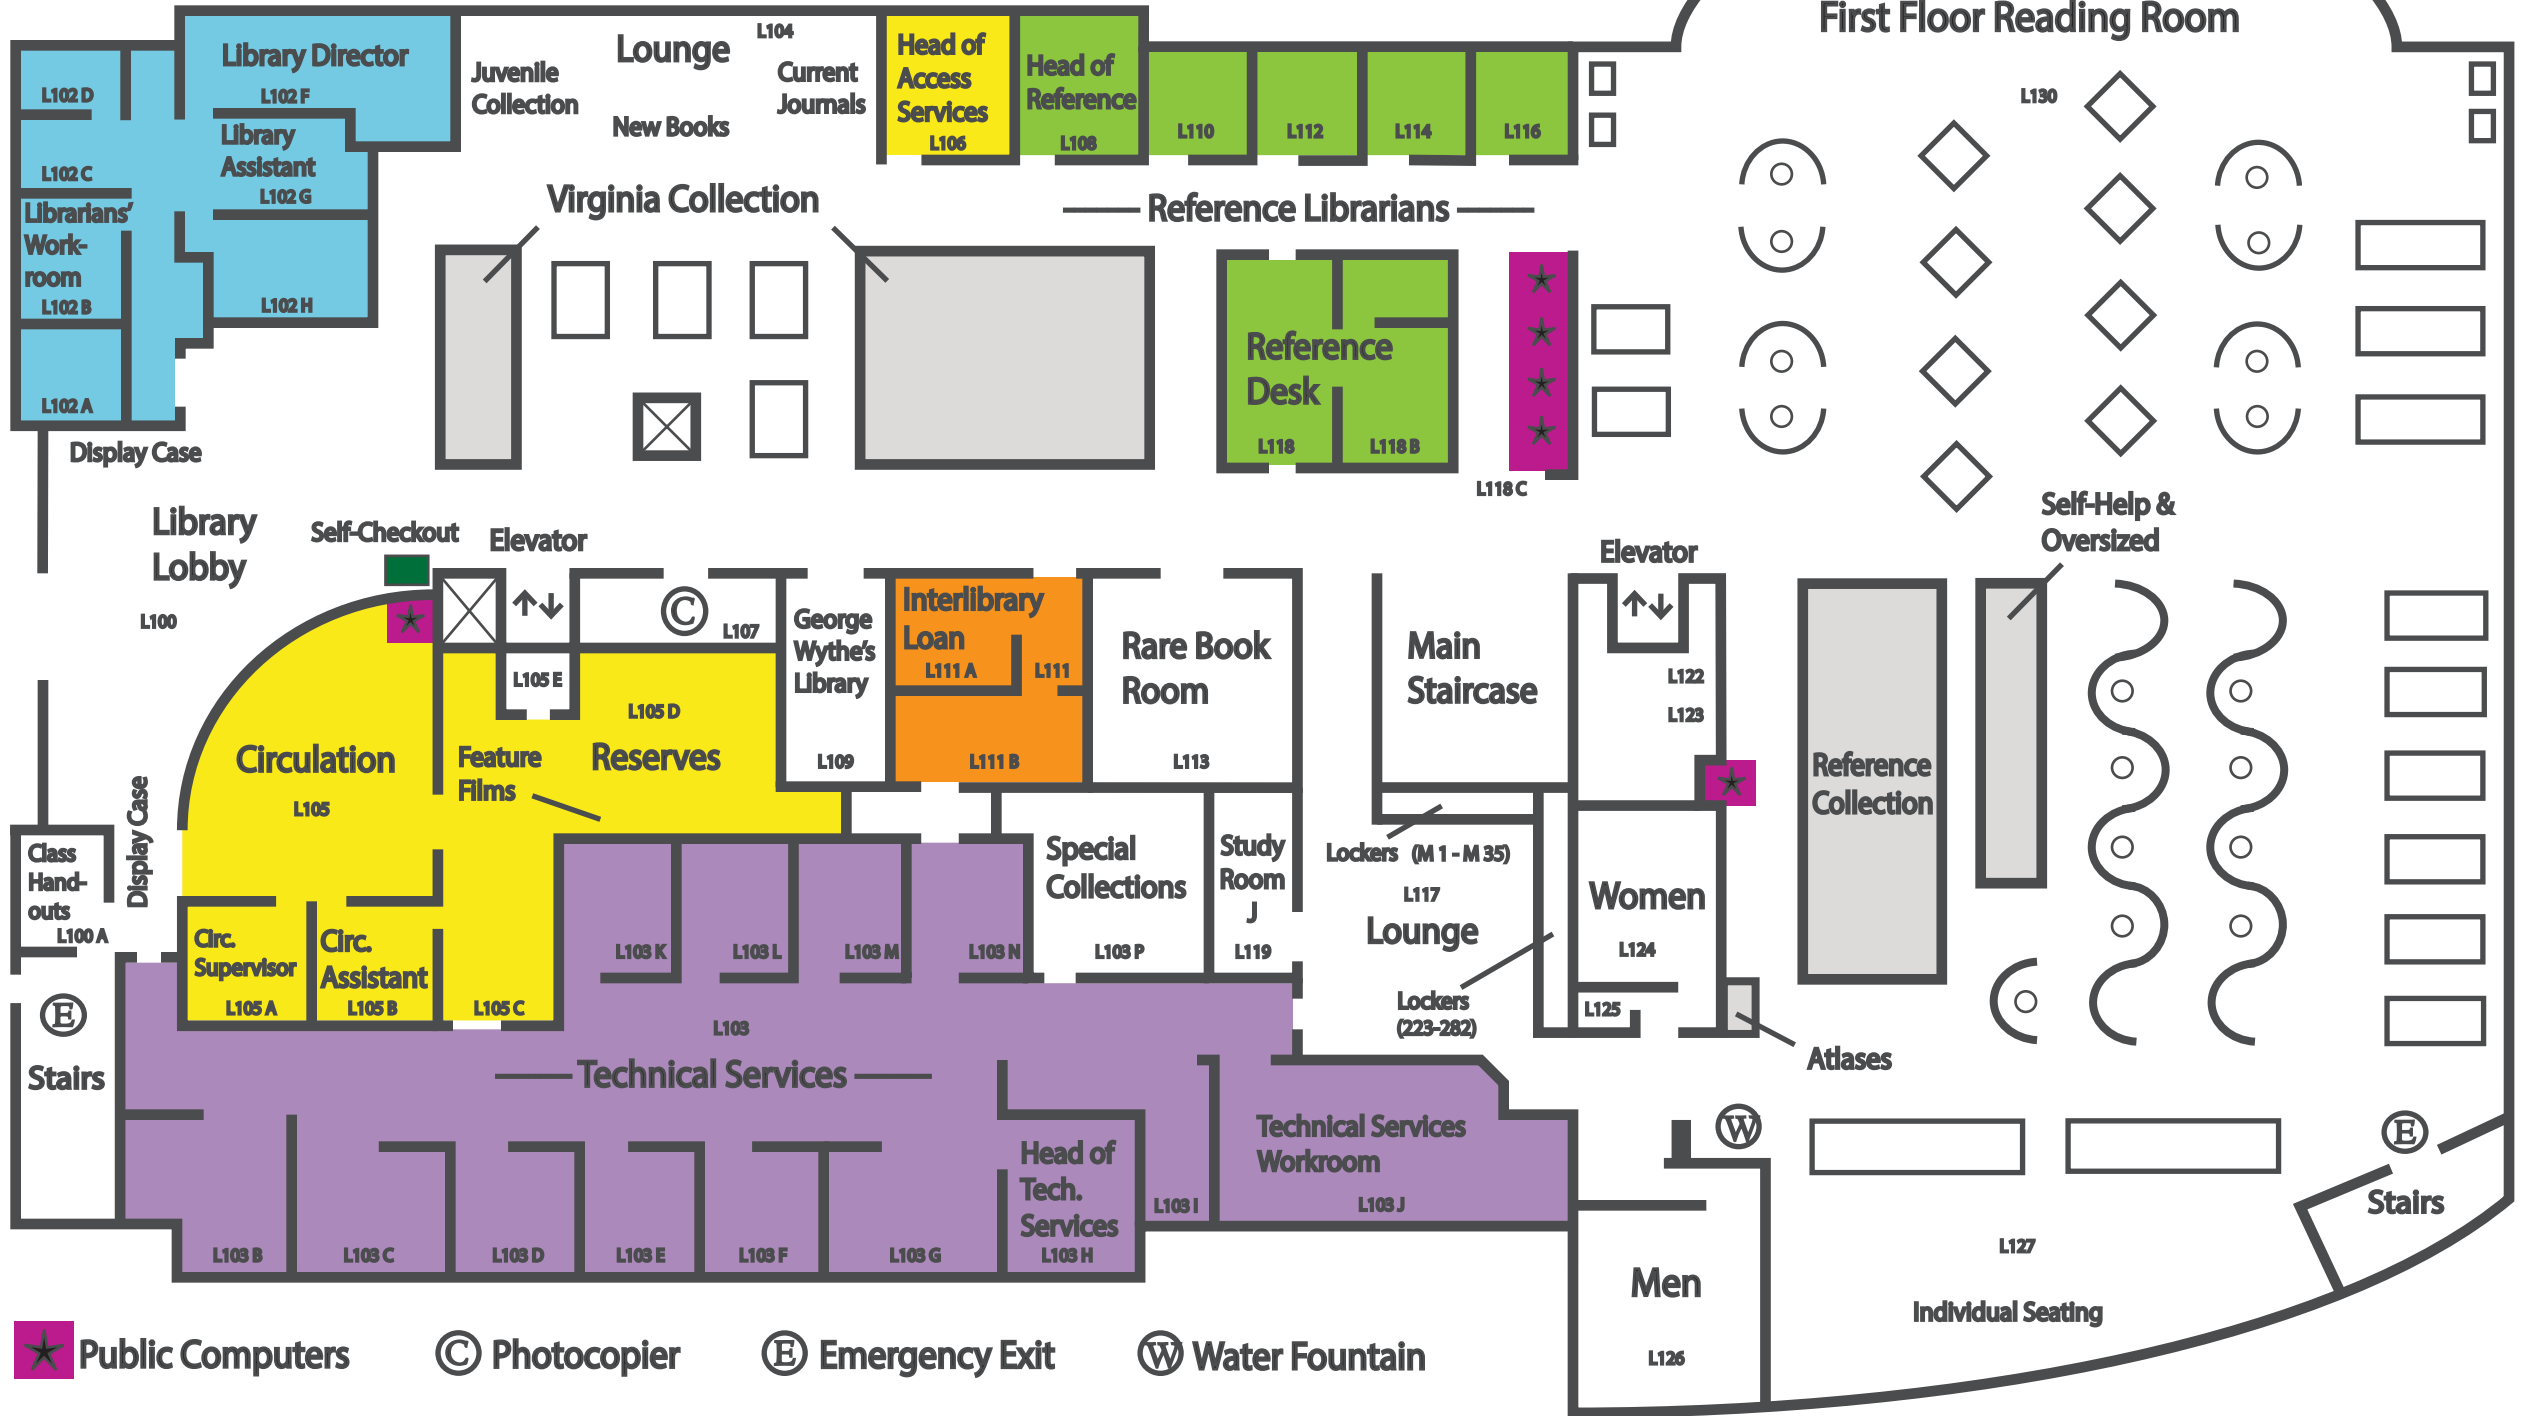

The Wolf Law Library – First (Main) Floor

- ★ Public Computers
- © Photocopier
- E Emergency Exit
- W Water Fountain